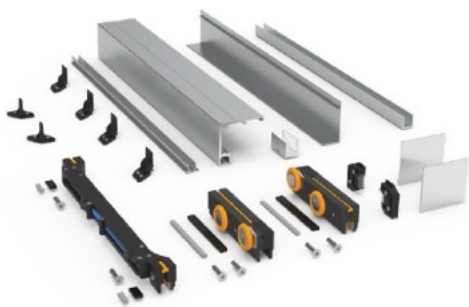

## Description:

Sliding Door "BLOQ" SISO-Q60 Kit, 2000mm, Black, W/Double Soft Stop, Ball Bearing, Wall or Ceiling mounted, Up to 60KG

## Item number:

28.29.639-0

Units	Box	Carton	HS Code	Barcode
Set	1	1	8302415000	
5704866520348				

**Q60** kit x1. Double SoftTop  
With or without fixed glass.

60kg per panel

73x66 mm

BALL BEARING

### /Wall mounting

SV-Q60  
SV-Q110

### /Ceiling mounting

SV-Q60  
SV-Q110