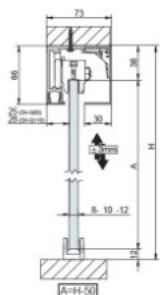

/Ceiling mounting

SV-Q60
SV-Q110

SISO A/S

Mileparken 11
DK-2740 Skovlunde
Denmark
VAT: 24786013

Phone +45 45 830 900

www.siso.dk
siso@siso.dk

Danske Bank
Nytorv Branch
Copenhagen
SWIFT: DABADKKK

Account no.
4180 3112 112936
IBAN Account
DK7230003112112936