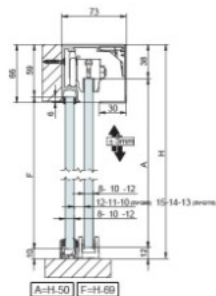

/Wall mounting

SV-Q60
SV-Q110