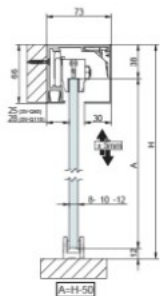

/Wall mounting

SV-Q60
SV-Q110