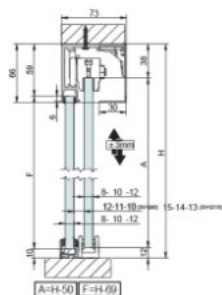

/Ceiling mounting

SV-Q60
SV-Q110

SISO A/S

Mileparken 11
DK-2740 Skovlunde
Denmark
VAT: 24786013

Phone +45 45 830 900

www.siso.dk
siso@siso.dk

Danske Bank
Nytorv Branch
Copenhagen
SWIFT: DABADKKK

Account no.
4180 3112 112936
IBAN Account
DK7230003112112936